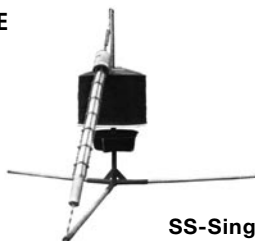

THE SUPREME

SS-Single