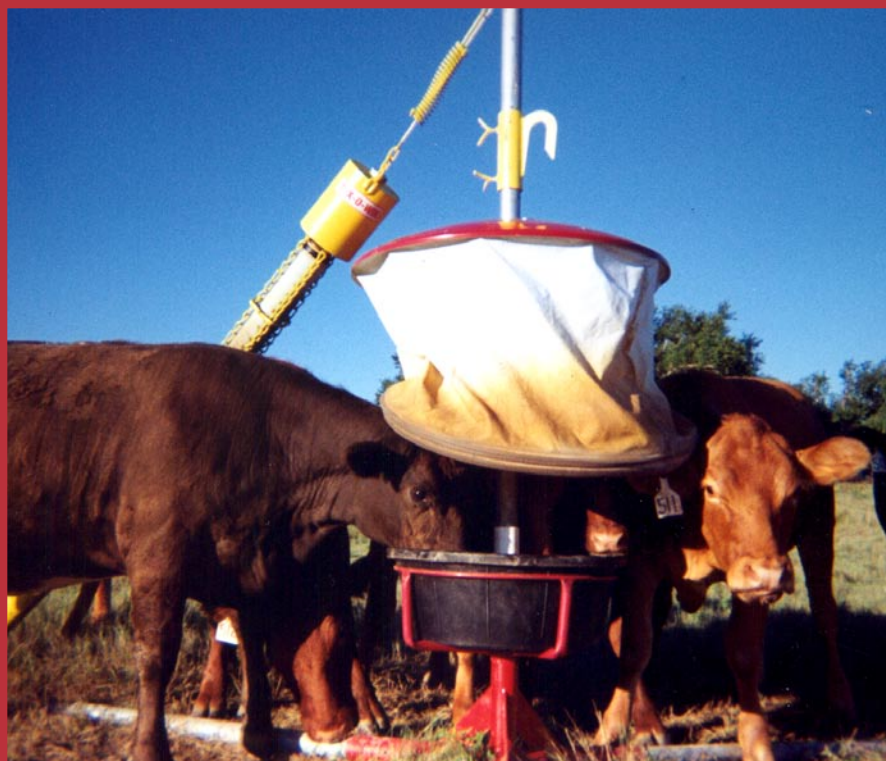

## AUTOMATIC SELF-TREATING INSECTICIDE APPLICATORS

Only the WIK<sup>®</sup> – the oldest and most respected name in livestock insect control – provides applicators and insecticide tailored to the needs of all livestock types and herd sizes.

### THE SUPREME

Enjoy additional coverage and excellent protection for your livestock with the Supreme Wik<sup>®</sup> System.

- For use in pasture, paddock, or lot
- Portable—easily moved around with wheel kit, loader, or bale bed kit
- One, two, or three applicators handle up to 150 head (105 cow/ calf pairs)
- Durable construction and unique spring design handle hard use for years
- Applicators hang at a 45° angle with six feet of scratching surface to handle a range of cattle sizes—from small calf to large dairy animal
- No moving parts to break, freeze or malfunction
- Large reservoirs require filling only once a month
- No stressing or handling of cattle, they self-treat
- Saves labor—no gathering, running through chutes, measuring, pouring, or tagging
- Case-hardened chain and grooming rings offer five-year guarantee
- Add mineral feeder and face fly fighter hood
- Excellent protection from face fly
- Hood and curtain keep mineral and salt dry
- Heavy canvas curtain won't blow in high winds
- Solves pink eye problem
- Hood reservoir holds 30 to 40 day supply of insecticide
- Neoprene tub lasts longer than plastic or metal
- Short stand available for cow/calf operation

### WIK INSECTICIDE TANK

One applicator insecticide tank is used to supply each roll. Insecticide is wick fed from the tank through a tube into the top of the roll. There are no valves, pumps or orifices to clog. The wick feeds from the bottom of the tank so that insecticide is fed until the tank is empty.